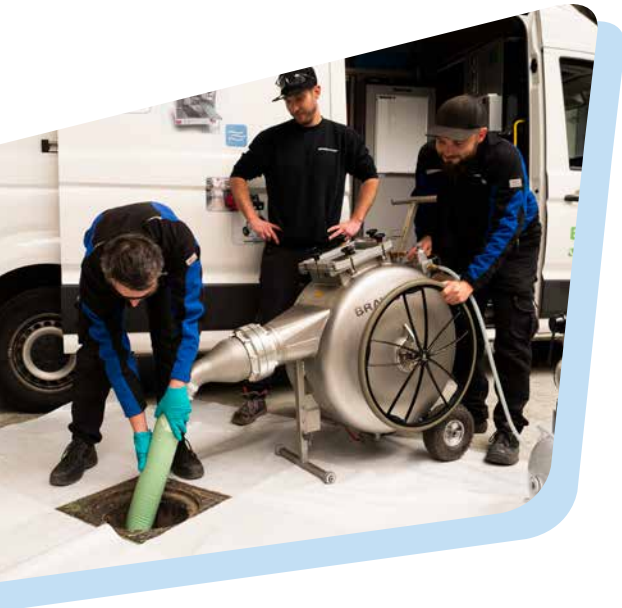

CONSTRUCTION SITE SUPPORT FROM APPLICATION CONSULTANTS

We are happy to be at your disposal with our expertise on your construction site and show you the tips and tricks directly on site that will help you in the respective installation situation.

SEE FOR YOURSELF IN ADVANCE!

In our short **application videos**, our experts explain to you step-by-step the different rehabilitation solutions for property and building drainage and the different BRAWO® SYSTEMS products and tools. You will find the videos here:

www.brawosystems.com/tutorials/

TRAINING CENTRES:

- Kaiserslautern, Germany; BRAWO® SYSTEMS
  Contact: academy@brawosystems.com
- Porvoo, Finland; PICOTE GROUP
  Contact: training@picotesolutions.com
- Sandhurst and Whitburn, England; PICOTE GROUP
  Contact: training@picotesolutions.com